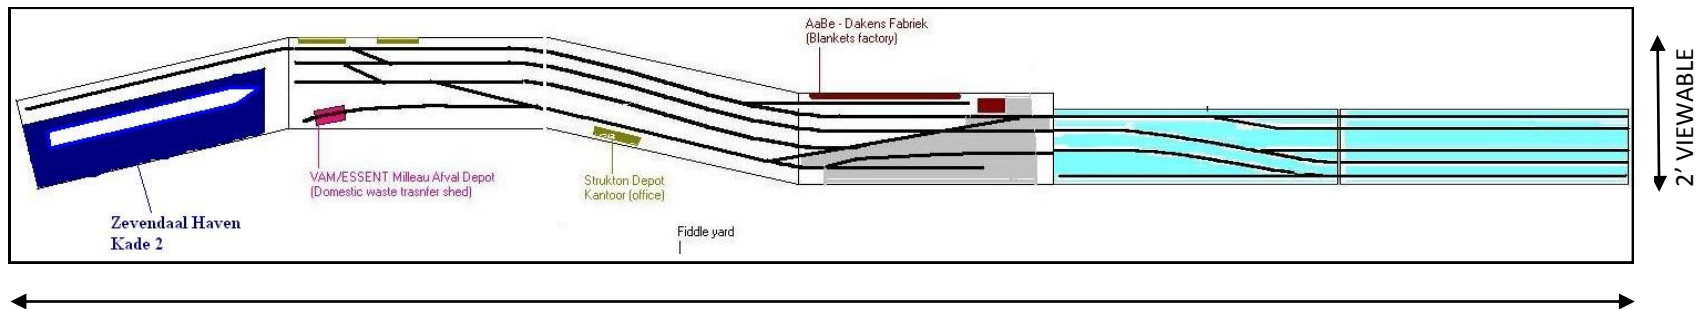

Exhibition Manager's Information

Zevendaal. Netherlands

Table required

26' ALL VIEWABLE

Self supporting. Has own lighting

Available for 1 or 2 day shows

Requirements: 2/3 operators + 1 table required.
Uses own vehicle.
Accommodation depending on distance.