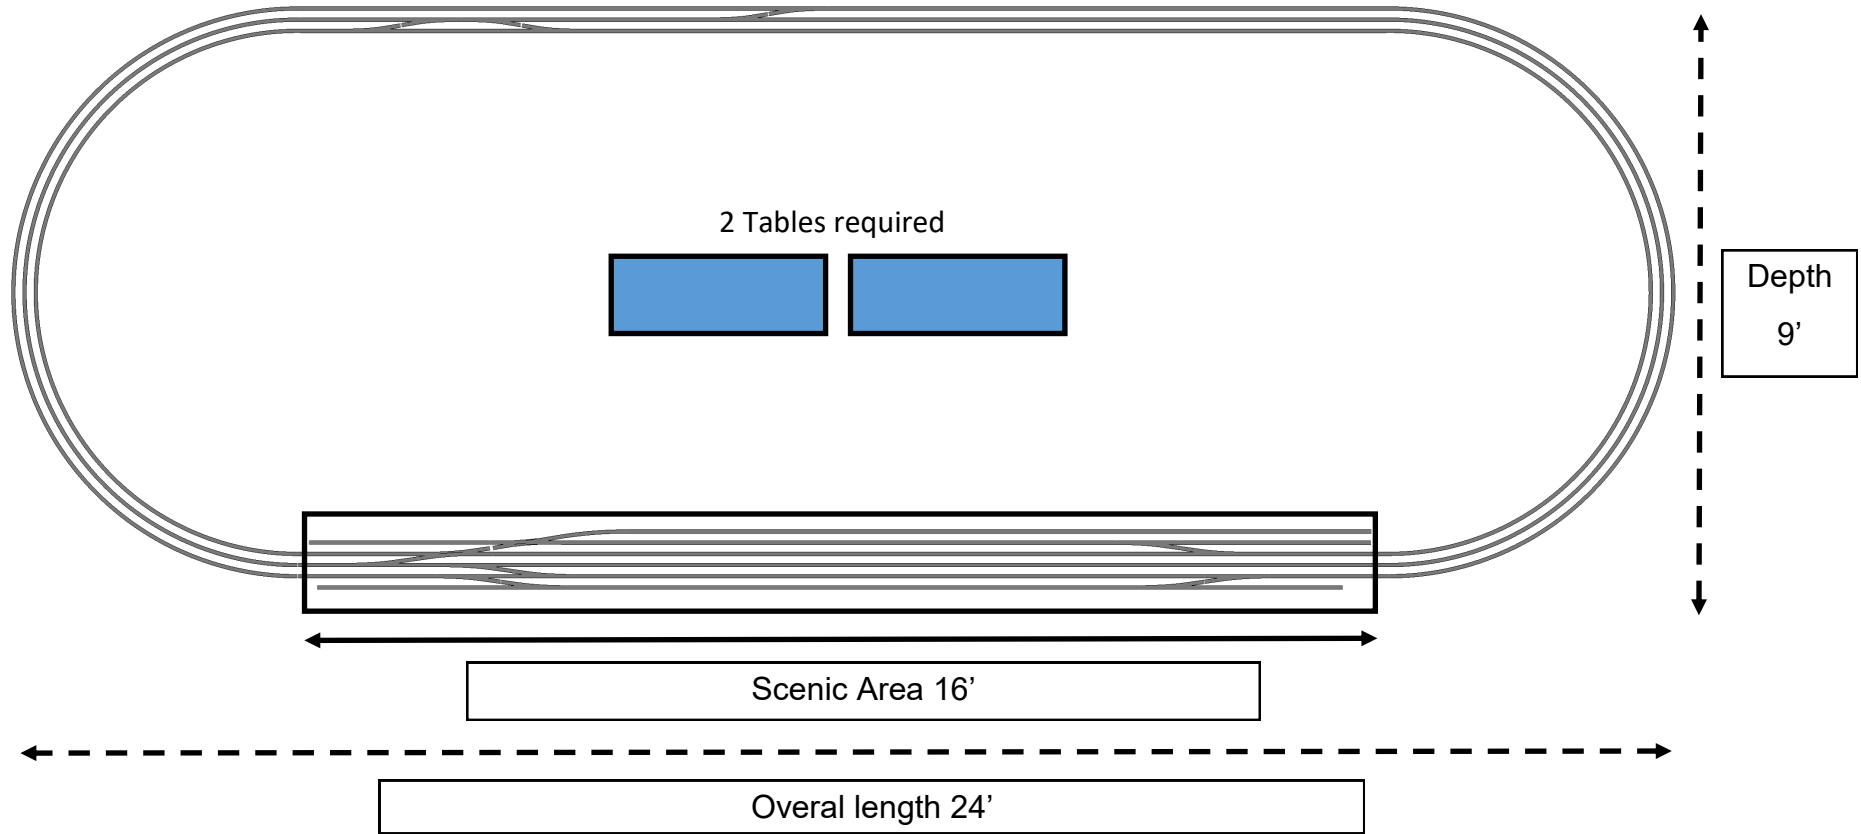

Exhibition Manager's Information

Old Oxendale Sidings

Requirements: 26 x 10ft minimum space,
up to 5/6 operators (depends on location and date)

Two personal cars + fuel required

Accommodation depending on distance.