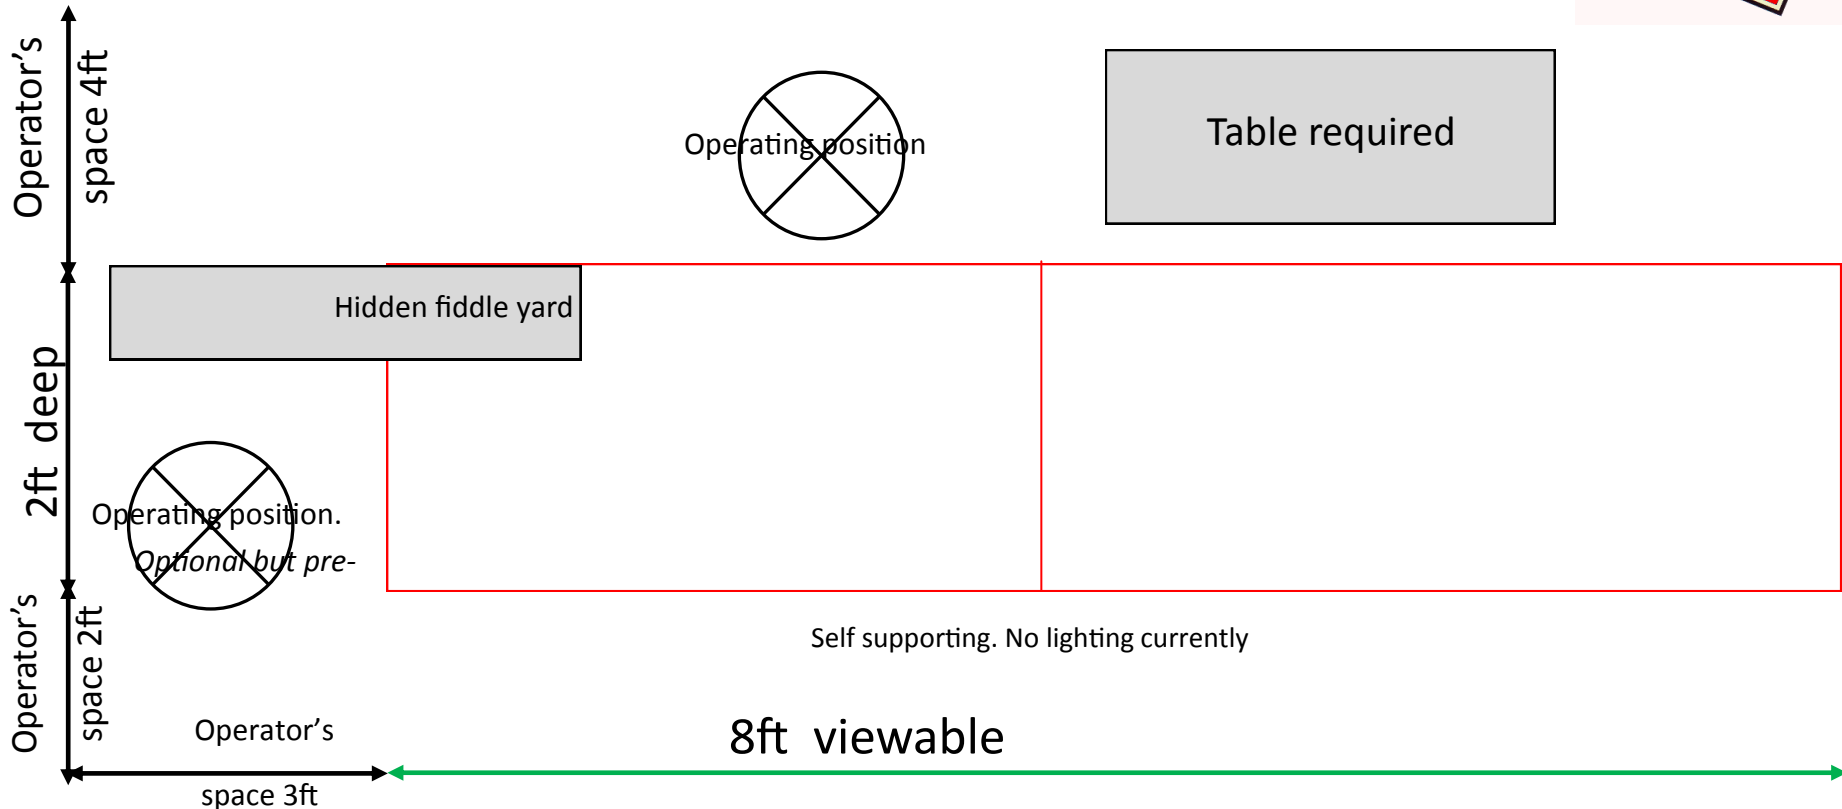

Exhibition Manager's Information

Milwaukee Road
K Street Yard
3.5mm 'HO' DC/DCC with Sound

Requirements: 12ft x 8ft minimum space,
Two operators, own vehicle
Accommodation depending on distance.

Owner: Carshalton & Sutton MRC
Photo Gallery at: www.csmrc.co.uk
Email: eric.cains@btconnect.com