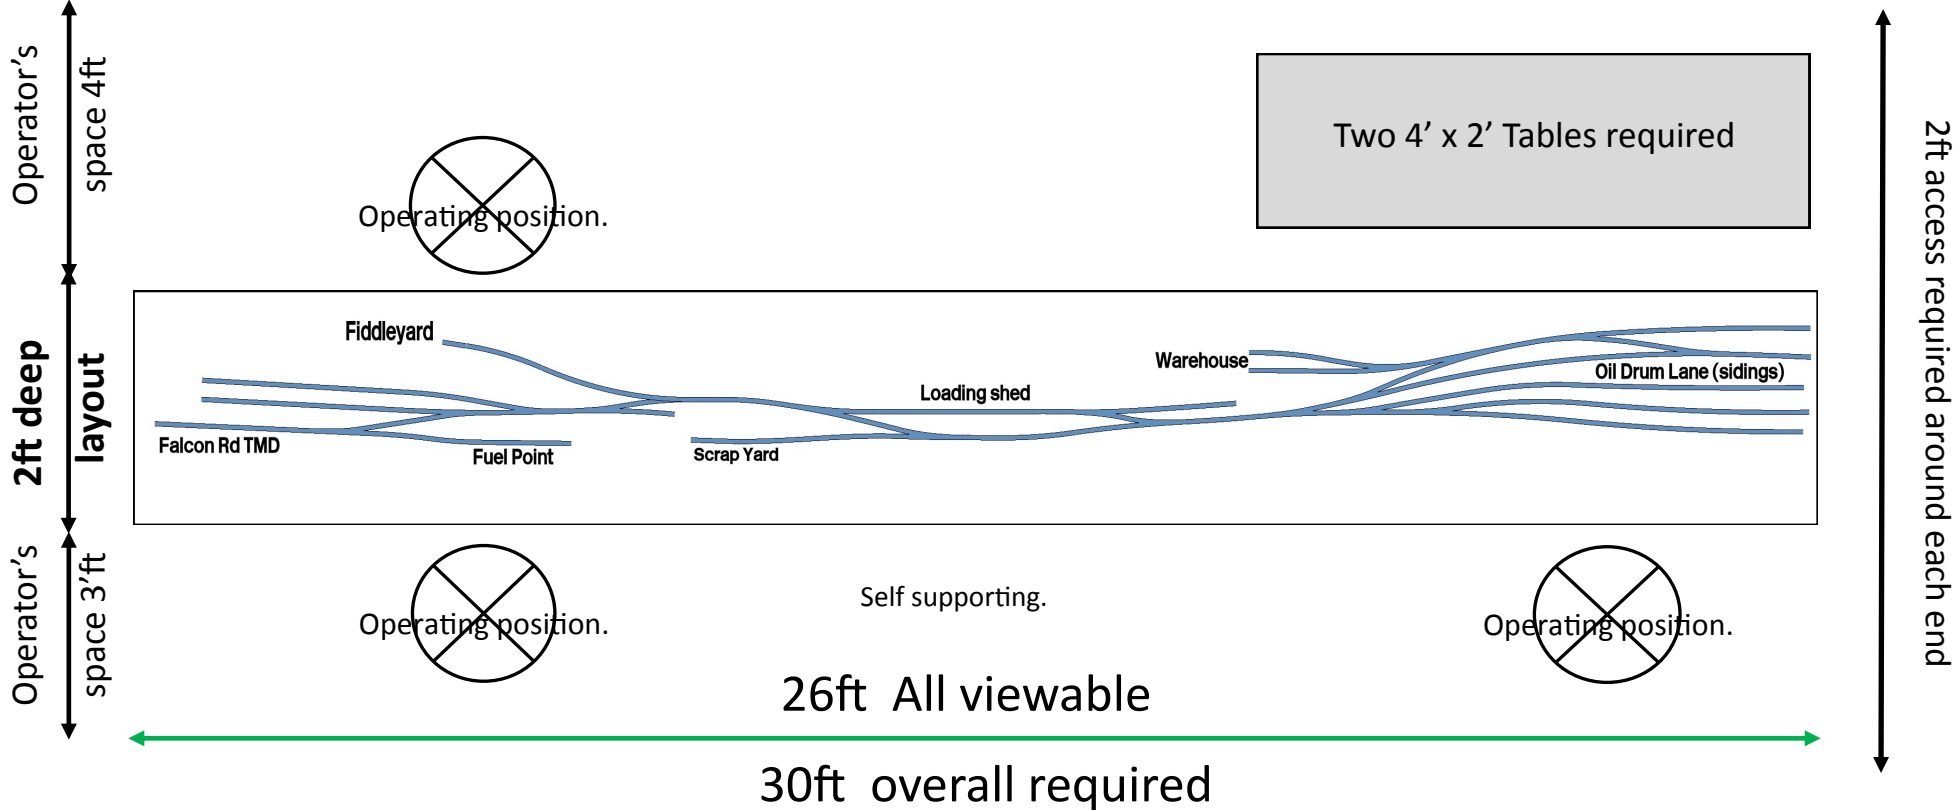

Exhibition Manager's Information

 **British Rail**
Falcon Road TMD and Prospect Yard
4mm '00' DCC with Sound

Requirements: 30ft x 9ft minimum space,
up to 5/6 operators (depends on location and date)
Two personal cars + fuels required
Accommodation depending on distance.